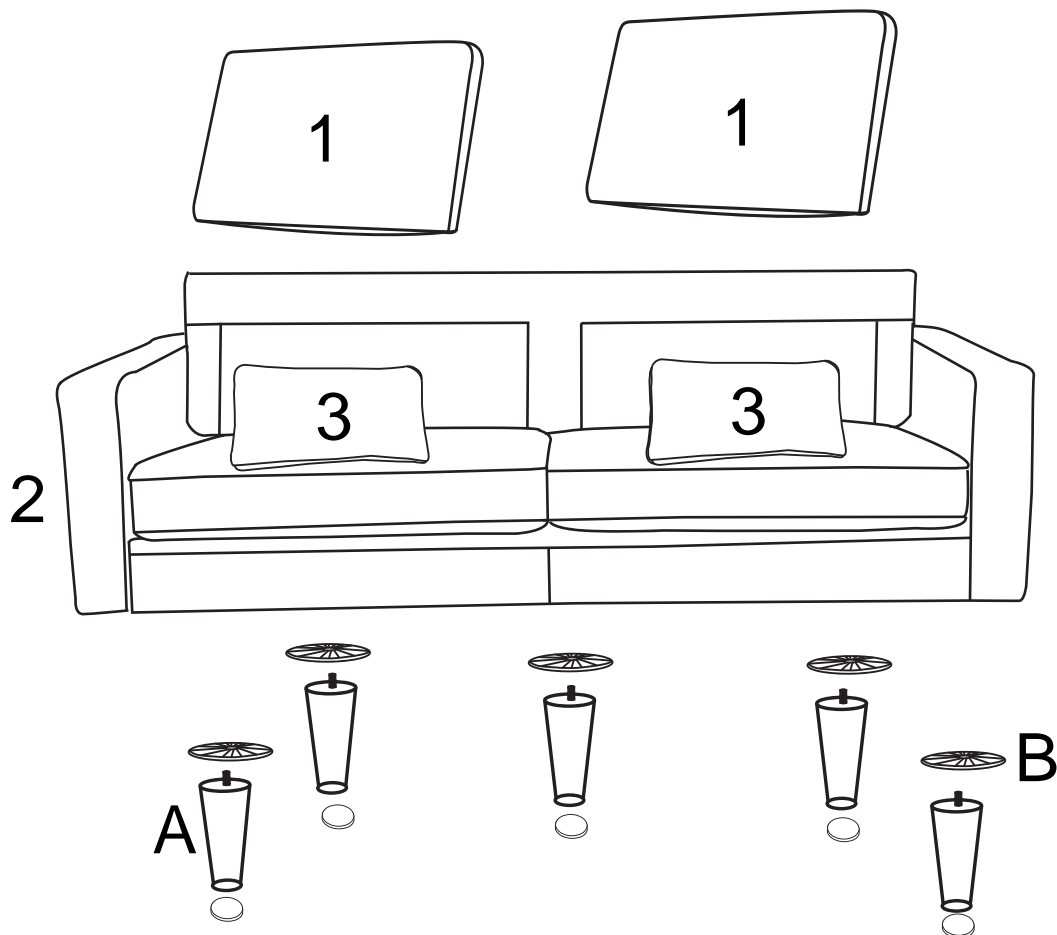

Version Number - 1.0

Product Code - HAY003
HAY203

PARTS

A Natural	Black	B
		
5X	5X	
		5X

1	2X
2	1X
3	2X
A	10X
B	5X

Please ensure you carefully check all the pieces, should you have any concerns please contact the retailer before assembly commences. Please have your order number, details of the issue, the product code, and the batch number from the cartons as this will help us to resolve your issue much faster.